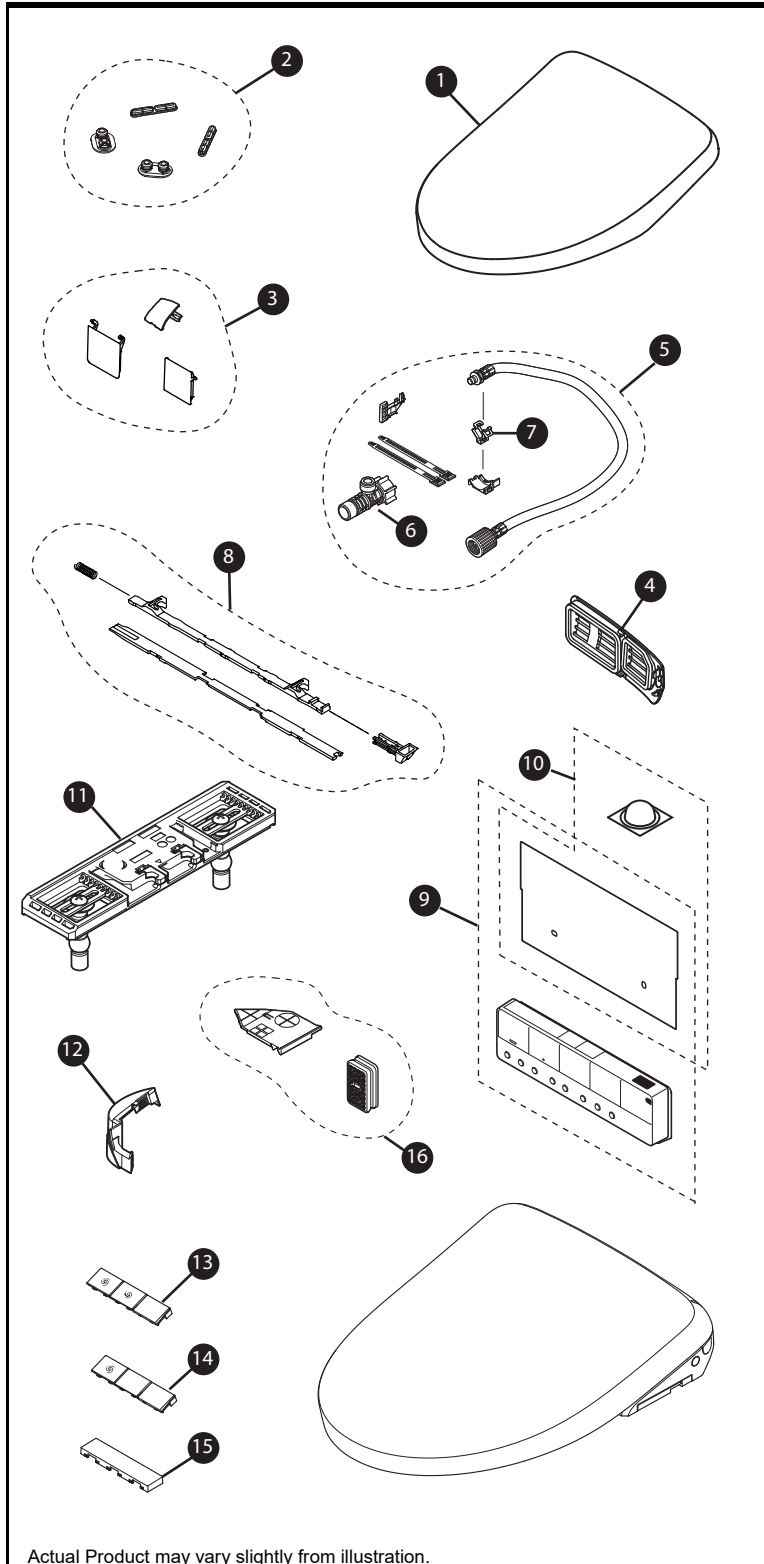

# SW4724(AT40)/SW4726(AT40) & SW4734(AT40)/SW4736(AT40)

SW4724 - S7 Classic Lid  
 SW4726 - S7 Contemporary Lid  
 SW4734 - S7A Classic Lid  
 SW4736 - S7A Contemporary Lid

WASHLET® S7/S7A

SW4724AT40 - S7 WASHLET+ Classic Lid AutoFlush Compatible  
 SW4726AT40 - S7 WASHLET+ Contemporary Lid AutoFlush Compatible  
 SW4734AT40 - S7A WASHLET+ Classic Lid AutoFlush Compatible  
 SW4736AT40 - S7A WASHLET+ Contemporary Lid AutoFlush Compatible

Actual Product may vary slightly from illustration.

Item	Part	Description
1	THU6681#01	Contemporary Lid - Cotton
	THU6681#12	Contemporary Lid - Sedona Beige
	THU6682#01	Classic Lid - Cotton
	THU6682#12	Classic Lid - Sedona Beige
2	THU6683	Lid & Seat Bumper Assembly
3	THU6686#01	Wand / Dryer Door & Drain Cover Assembly - Cotton
	THU6686#12	Wand / Dryer Door & Drain Cover Assembly - Sedona Beige
4	THU6687#01	Deodorizer Louver - Cotton
	THU6687#12	Deodorizer Louver - Sedona Beige
5	THU6562#01	Water Supply Hose Assembly - Cotton
	THU6562#12	Water Supply Hose Assembly - Sedona Beige
6	THU6234	T-Connector
7	THU9484	Water Supply Connection Clip
8	THU6699#01	Lever Assembly - Cotton
	THU6699#12	Lever Assembly - Sedona Beige
9	THU6567	Remote Control Assembly - S7A
	THU6568	Remote Control Assembly - S7
10	THU6695	Remote Control Guide & Lid Cushion - S7A
	THU6696	Remote Control Guide & Lid Cushion - S7
11	THU6478	Baseplate Assembly
12	THU852#01	Hole Cover for T20 Bowl - Cotton
13	THU6771	Dual Flush Button Assembly for AutoFlush
14	THU6772	Single Flush Button Assembly for AutoFlush
15	THU6773	Remote Control Top Button Cap (no AutoFlush)
16	THU6587#01	Deodorizer Cartridge and Air filter - Cotton
	THU6587#12	Deodorizer Cartridge and Air filter - Sedona Beige