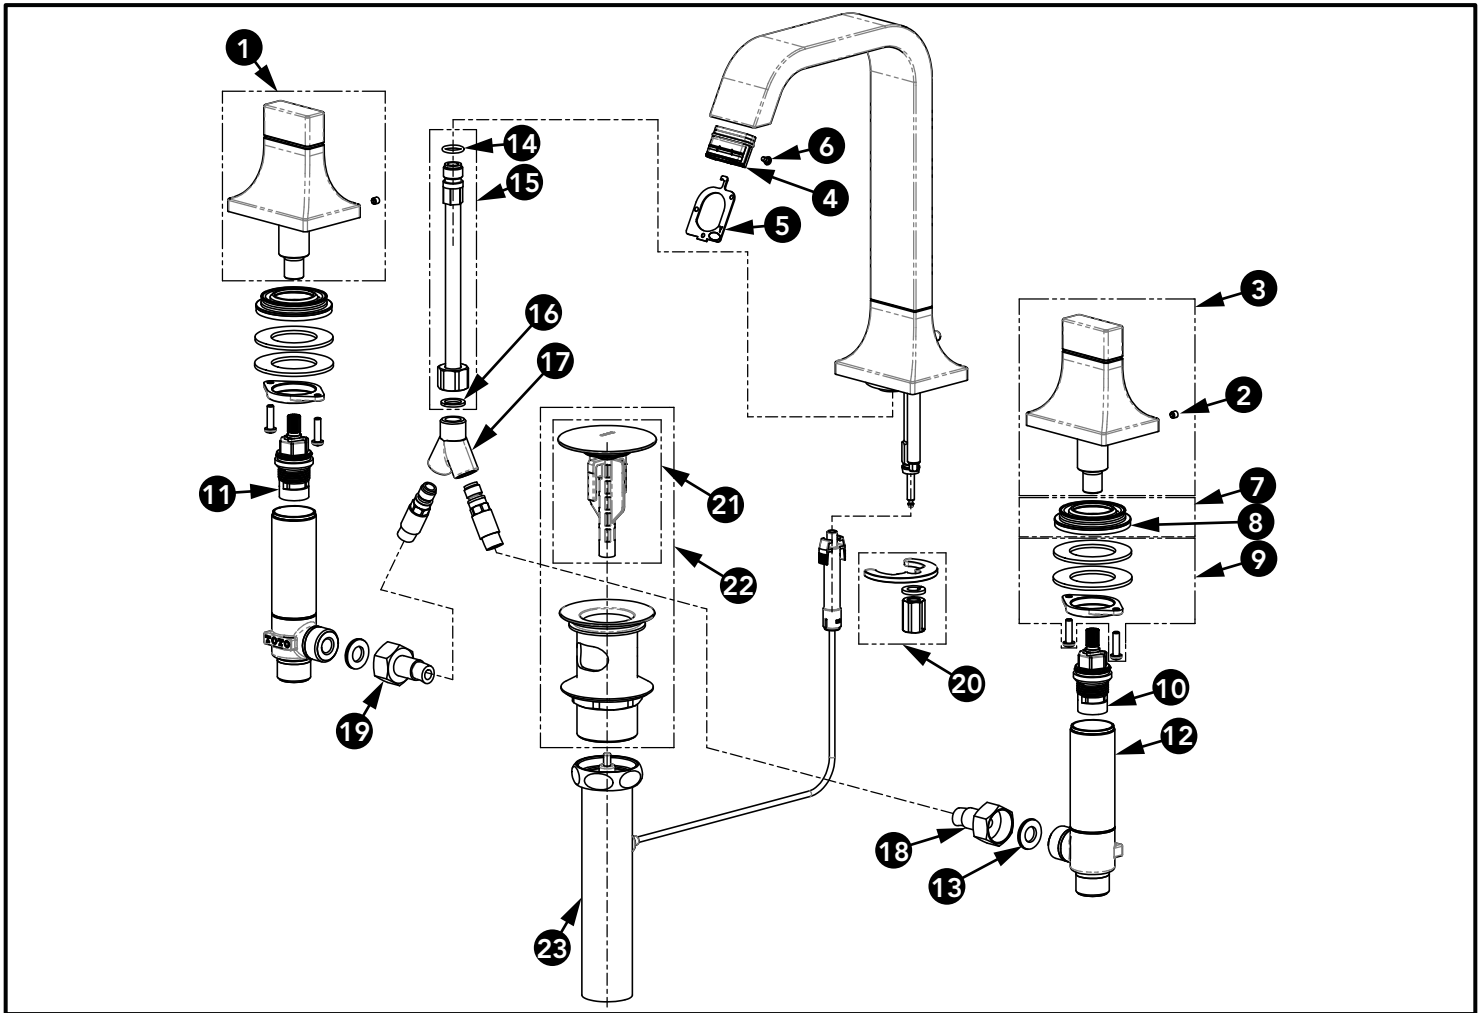

GC Widespread Lavatory Faucet

Item	Part	Description
1	THP5565#\$\$	Handle Assembly (HOT)
2	THP5162	Set Screw
3	THP5566#\$\$	Handle Assembly (COLD)
4	THP5548	1.2gpm Aerator
5	THP5549	Aerator Key
6	THP5483	Set Screw
7	THP5165	Collar of Handle Valve
8	THP5166	Foam Gasket of Collar
9	THP5167	Handle Mounting Hardware
10	THP4416	Cartridge, Cold
11	THP4417	Cartridge, Hot
12	THP5460	Valve Body
13	THP5171	Gasket (1pc)
14	THP5421	O-Ring (1pc)
15	THP5573	Connecting Hose
16	THP5574	Gasket (1pc)
17	THP5575	Pipe Adapter
18	THP5172	Supply Hose, Cold
19	THP5173	Supply Hose, Hot
20	THP5120	Spout Mounting Hardware
21	THP5537#\$\$	Plunger
22	THP5538#\$\$	Top Drain Assembly
23	THP5539	Bottom Drain Assembly

LEGEND
\$\$ = Denotes Finish
#CP = Polished Chrome
#BN = Brushed Nickel

MADE TO ORDER
\$\$ = Denotes Finish
#PN = Polished Nickel
#PFG = Polished French Gold
#PBR = Polished Bronze
#MBL = Matte Black